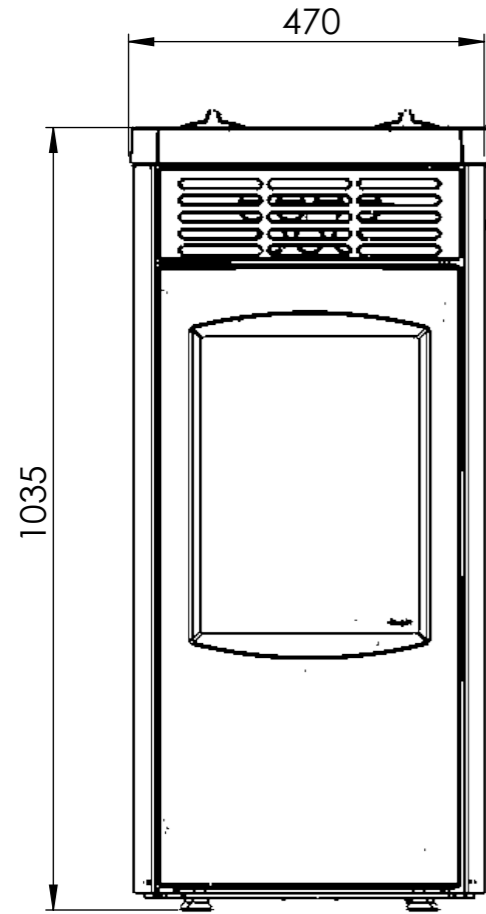

Serie	Scan-Line Green 300
Description	Scan-Line Green 300 steel

Heta combustion air system